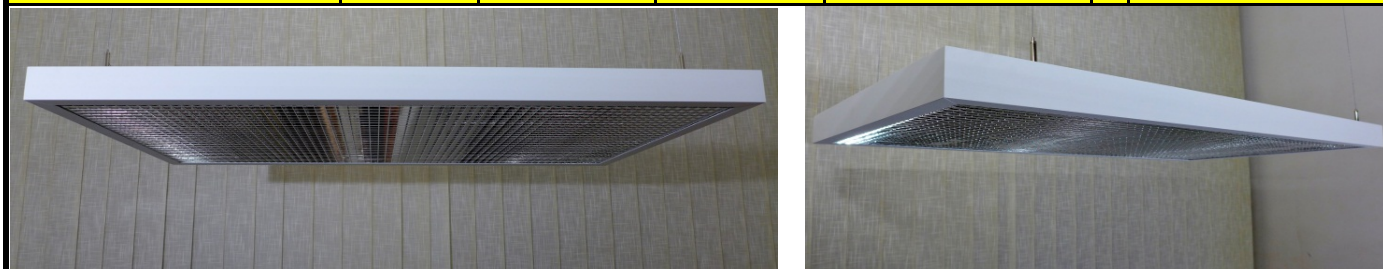

## PRICELIST MEDILUX from 1.1.2021

Denotation	Tube		Dimension cm	Control	Price EX Works
	Down	Above			
<b>MEDILUX 4HF NEW</b>	4x36W		120x60	Without	<b>€ 625,00</b>

Aluminum design, luminaire thickness only 6cm, raster size 1200x600mm, intensity 3500 lux, Ra = 93, 6500K

### Medilux classic

<b>MEDILUX 2HF</b>	2x58W		150x30	Without	<b>€ 428,00</b>
<b>MEDILUX 4HF</b>	4x58W		150x60	Without	<b>€ 623,00</b>
<b>MEDILUX 4HFDOST</b>	4x58W		150x60	Remote control continual regulation	<b>€ 957,00</b>
<b>Action -5%</b>					<b>€ 909,00</b>
<b>MEDILUX 4HF2</b>	4x58W	2x36W	150x60	Without	<b>€ 753,00</b>
<b>MEDILUX 4HF2DO</b>	4x58W	2x36W	150x60	Remote control ON/OFF above ON/OFF down	<b>€ 899,00</b>
<b>MEDILUX 4HF2DOST</b>	4x58W	2x36W	150x60	Remote control continual regulation	<b>€ 1 147,00</b>